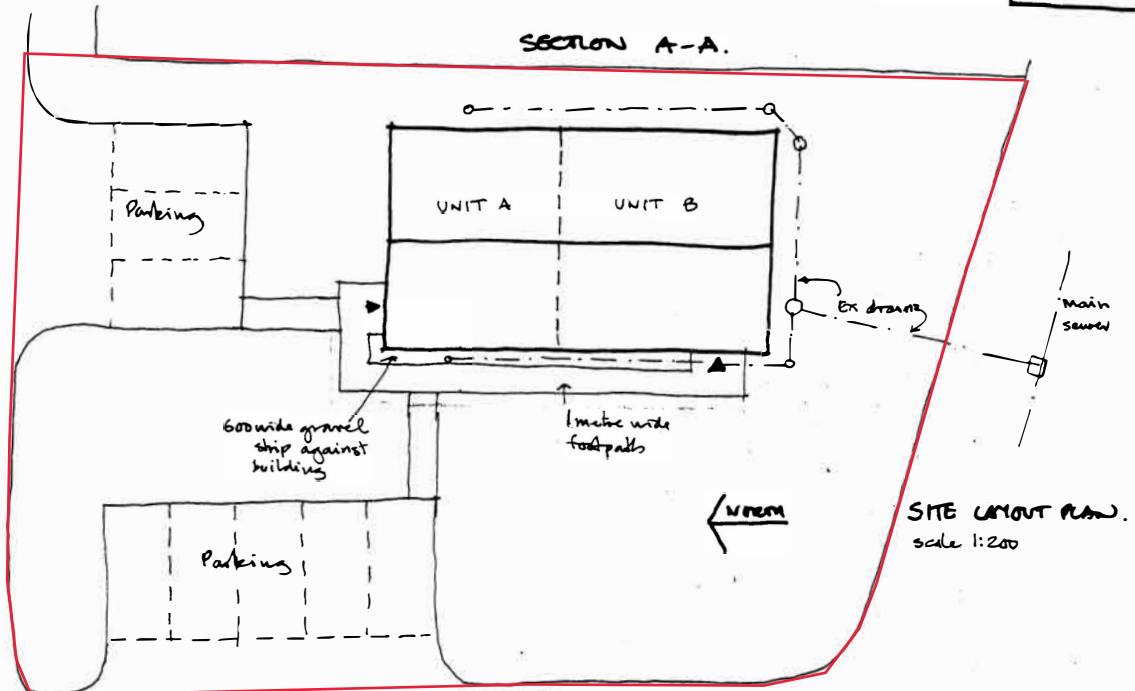

SECTION B-B

SECTION A-A.

LOCATION PLAN
Scale 1:1250

SITE LAYOUT PLAN
Scale 1:200

CONVERSION TO TWO HOLIDAY LETS
SWALLONS BAY PARSONAGE LANE KILKISTON ST MARY

MR. HEAYNS

Scale 1:50 + as noted
Date Feb 2017
Drawing No 4.