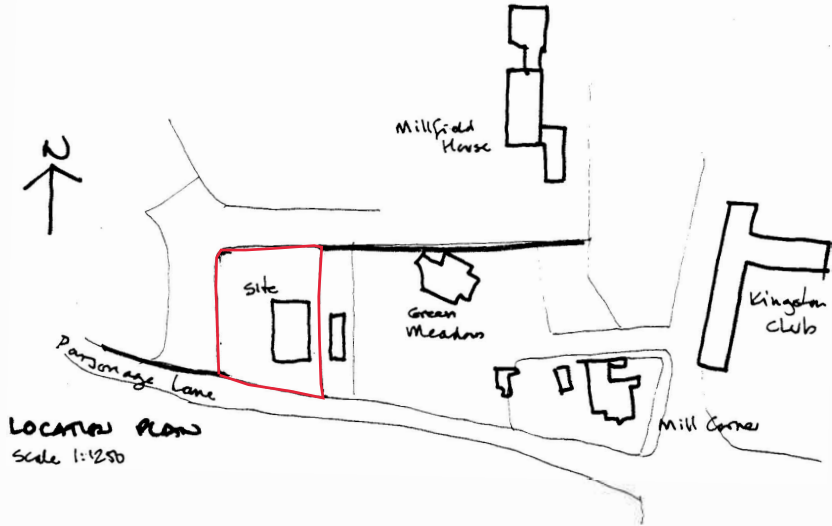

SECTION B-B

SECTION A-A.

LOCATION PLAN
Scale 1:1250

SITE LAYOUT PLAN
Scale 1:200

CONVERSION TO TWO HOLIDAY LETS
SWALLONS BAY PARSONAGE LANE KILKISTON ST MARY

MR. HEAYNS

Scale 1:50 + as noted
Date Feb 2017
Drawing No 4.